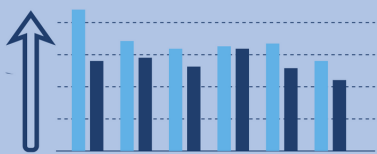

MAY 2021

1,476
new pets entered our care

751

pets adopted to new homes

234

pets transferred to partner organizations

260

pets safely returned home