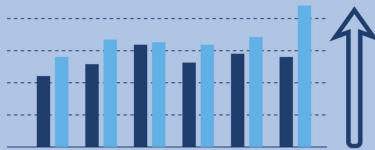

MAY 2021

1,476
new pets entered our care

751

pets adopted to new homes

234

pets transferred to partner organizations

260

pets safely returned home